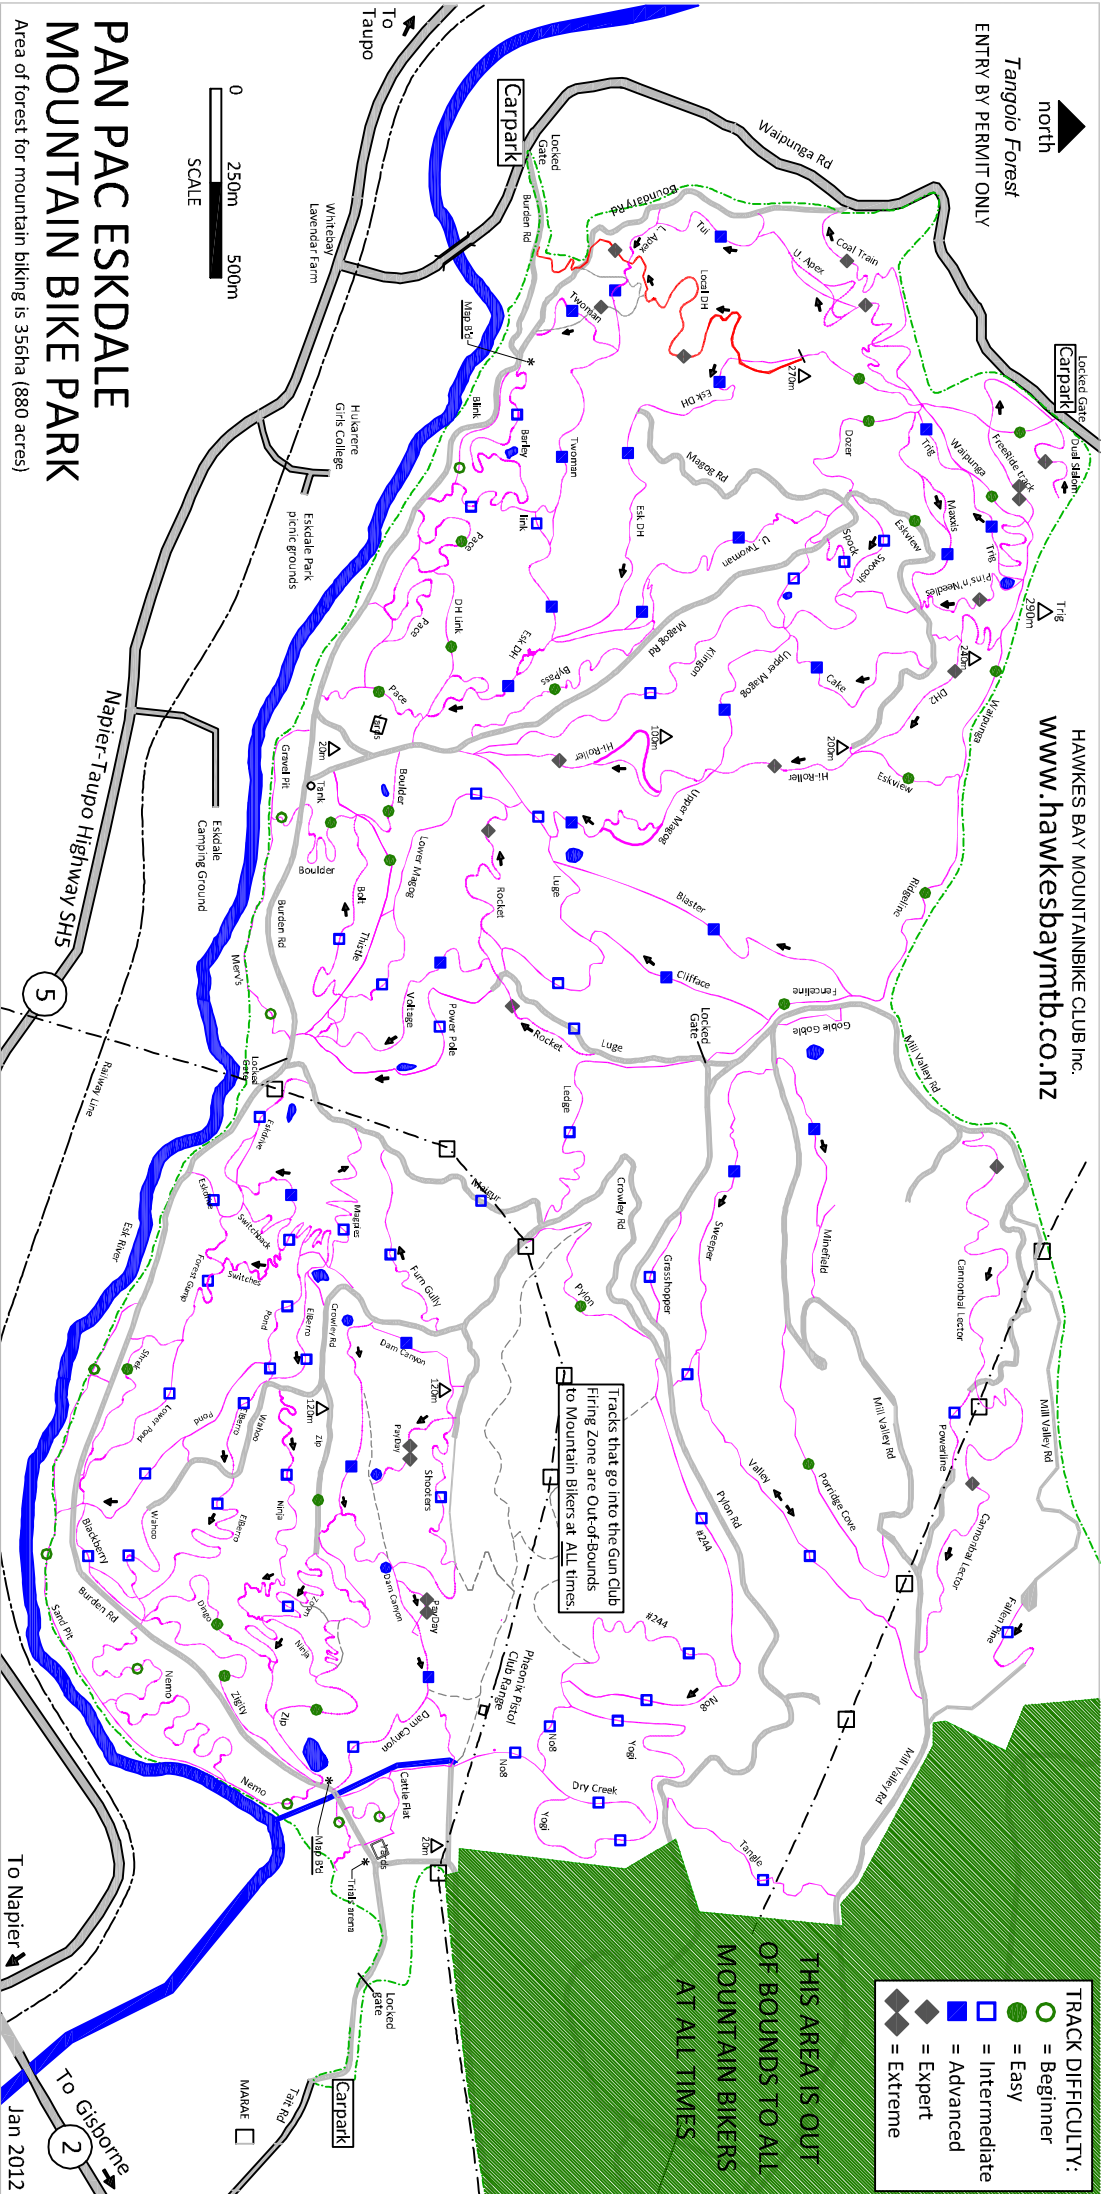

HAWKES BAY MOUNTAINBIKE CLUB INC.
www.hawkesbaymtb.co.nz

PAN PAC ESKDALE MOUNTAIN BIKE PARK

Area of forest for mountain biking is 356ha (880 acres)

NB: All riders & runners must either be a current member of the HBMTBC, or have a valid "3 Week Visitors Permit" to access this privately owned, productive, working forest. (Trespasses will be prosecuted)